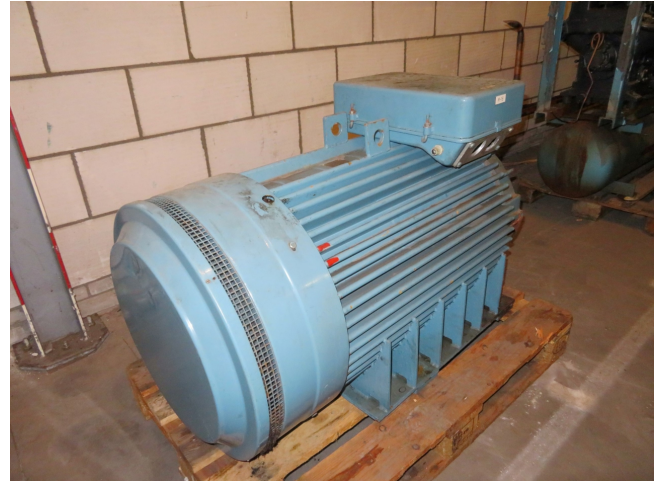

# ABB HXT 315MA 2 B3W

## Specifications

Brand	ABB
Type	HXT 315MA 2 B3W
kW	200
RPM	2971
50 Hz / 60 Hz	50Hz
Stock	1

### Used ABB HXT 315MA 2 B3W

Used electro motor build by ABB Motors type HXT 315MA 2 B3W with 200kW and 2971RPM at 50Hz.